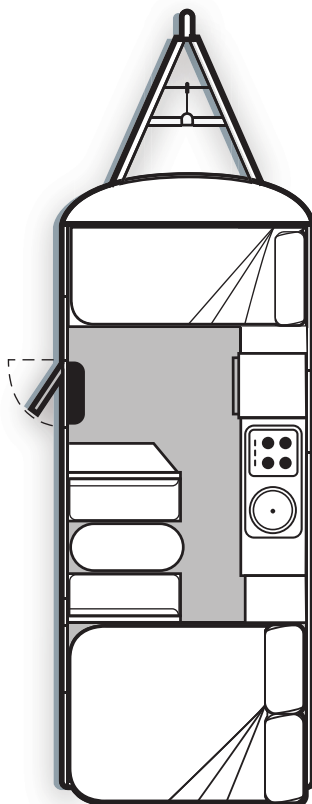

The Avan Slide out is compact and lightweight, so towing is easy with most medium sized cars. Of course, our Slide out is also an exceptional fuel saver.

Setup is delightfully simple, the slide out's rear door lifts up with the assistance of heavy duty gas struts and the back wall slides smoothly outwards, locking securely into place. Inside, the double mattress folds down onto a solid base. Within seconds, an entire bedroom with large double glazed window is complete. The Avan slide out also features a generous living area because, even with the extension closed, no bed space is taken from the basic floor area. In more ways than one, the Avan slide out extends the boundary for caravan travels. The Avan Ray 402 and Ray 490 slide out sleeps up to 4, whilst the Ray 461 can sleep up to 6 with the bunk, and dinette conversion.

Garage Length Overall	5330mm
Body Length Exterior	3890mm
Travel Height	2265mm*
Interior Length	4500mm
Interior Height	2045mm
Width	2390mm
Tare Weight Approx	1180kg +
Ball Weight Approx	110kg

AVAN RAY PT 461 SERIES TECHNICAL SPECIFICATIONS