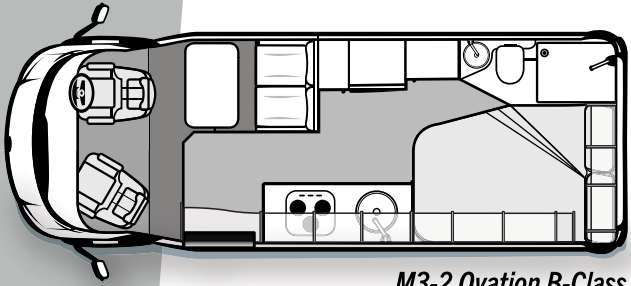

# OVATION SPECIFICATIONS

*It's all about the lifestyle*

MODEL	Body Length Exterior	Width (Awning)*	Travel Height	Kerb Mass	GVM (Gross Vehicle Mass)
OVATION M3 (B Class)	6960mm	2470mm	3100mm	3170kg	4400kg
OVATION M3 (C Class)	6960mm	2470mm	3100mm	3170kg	4400kg
OVATION M3 - 2 (B Class)	6960mm	2470mm	3100mm	3170kg	4400kg
OVATION M3 - 2 (C Class)	6960mm	2470mm	3100mm	3170kg	4400kg
OVATION M4 (B Class)	6960mm	2470mm	3100mm	3190kg	4400kg
OVATION M4 (C Class)	6960mm	2470mm	3100mm	3190kg	4400kg
OVATION M5 (B Class)	7170mm	2470mm	3100mm	3292kg	4400kg
OVATION M5 (C Class)	7170mm	2470mm </td <td>3100mm</td> <td>3292kg</td> <td>4400kg</td>	3100mm	3292kg	4400kg
OVATION M6 (B Class)	7920mm	2470mm	3100mm	3490kg	4490kg
OVATION M6 (C Class)	7920mm	2470mm	3100mm	3490kg	4490kg
OVATION M7 Slide-Out (B Class)	7920mm	2470mm	3100mm	3810kg	4490kg
OVATION M7 Slide-Out (C Class)	7920mm	2470mm	3100mm	3810kg	4490kg
OVATION M8 Slide-Out (B Class)	7400mm	2470mm	3100mm	3292kg	4490kg
OVATION M8 Slide-Out (C Class)	7400mm	2470mm	3100mm	3292kg	4490kg
OVATION M10 (B Class)	7920mm	2470mm	3100mm	3810kg	4490kg

*Style, functionality and all the luxuries you would expect in your home away from home.*

M7 Ovation B-Class

M7 Ovation C-Class

M9 Ovation B-Class

M10 Ovation B-Class

*M3 Ovation B-Class*

*M3 Ovation C-Class*