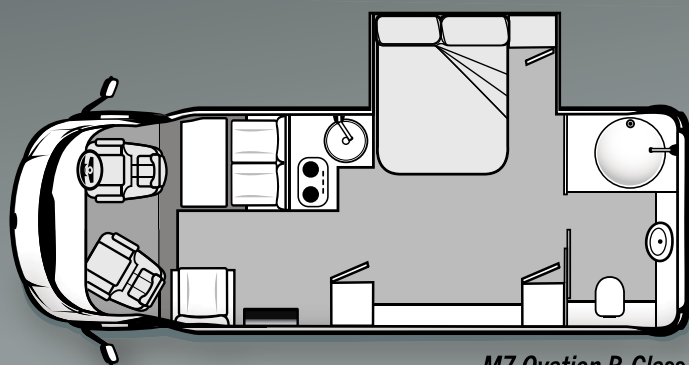

Style, functionality and all the luxuries you would expect in your home away from home.

M7 Ovation B-Class