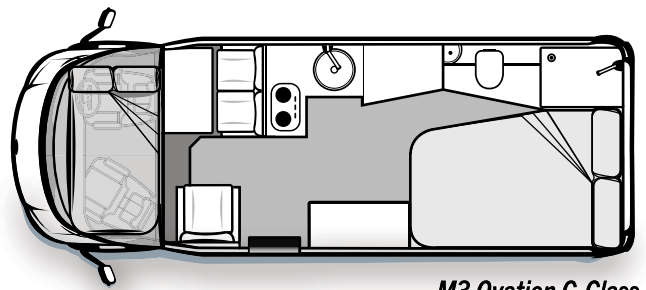

# OVATION SPECIFICATIONS

*It's all about the lifestyle*

MODEL	Body Length Exterior	Width (Awning)*	Travel Height	Kerb Mass	GVM (Gross Vehicle Mass)
OVATION M3 (B Class)	6960mm	2470mm	3100mm	3170kg	4400kg
OVATION M3 (C Class)	6960mm	2470mm	3100mm	3170kg	4400kg
OVATION M3 - 2 (B Class)	6960mm	2470mm	3100mm	3170kg	4400kg
OVATION M3 - 2 (C Class)	6960mm	2470mm	3100mm	3170kg	4400kg
OVATION M4 (B Class)	6960mm	2470mm	3100mm	3190kg	4400kg
OVATION M4 (C Class)	6960mm	2470mm	3100mm	3190kg	4400kg
OVATION M5 (B Class)	7170mm	2470mm	3100mm	3292kg	4400kg
OVATION M5 (C Class)	7170mm	2470mm </td <td>3100mm</td> <td>3292kg</td> <td>4400kg</td>	3100mm	3292kg	4400kg
OVATION M6 (B Class)	7920mm	2470mm	3100mm	3490kg	4490kg
OVATION M6 (C Class)	7920mm	2470mm	3100mm	3490kg	4490kg
OVATION M7 Slide-Out (B Class)	7920mm	2470mm	3100mm	3810kg	4490kg
OVATION M7 Slide-Out (C Class)	7920mm	2470mm	3100mm	3810kg	4490kg
OVATION M8 Slide-Out (B Class)	7400mm	2470mm	3100mm	3292kg	4490kg
OVATION M8 Slide-Out (C Class)	7400mm	2470mm	3100mm	3292kg	4490kg
OVATION M10 (B Class)	7920mm	2470mm	3100mm	3810kg	4490kg

*Style, functionality and all the luxuries you would expect in your home away from home.*

M7 Ovation B-Class

M7 Ovation C-Class

M9 Ovation B-Class

M10 Ovation B-Class

*M3 Ovation B-Class*

*M3 Ovation C-Class*