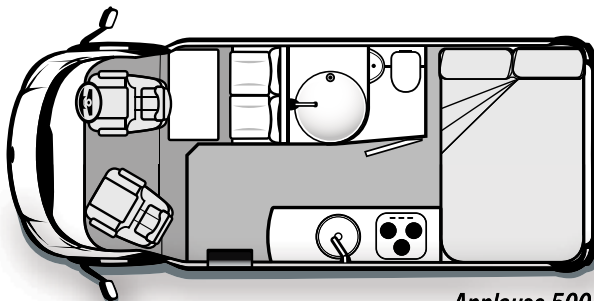

Applause 500