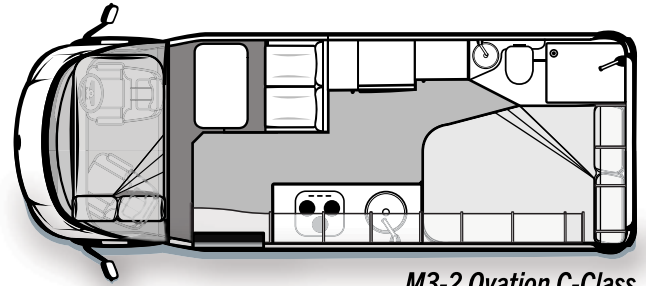

M3-2 Ovation C-Class