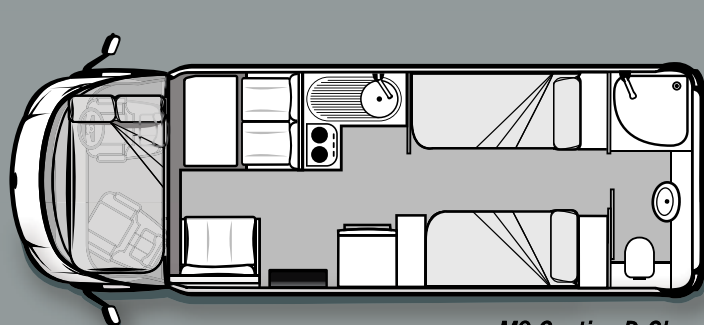

M9 Ovation B-Class