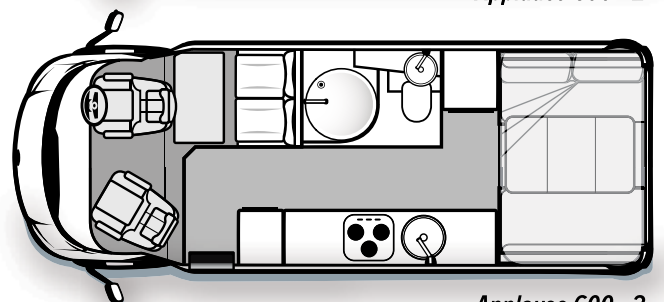

Applause 600 - 3
Dinette converts into double bed