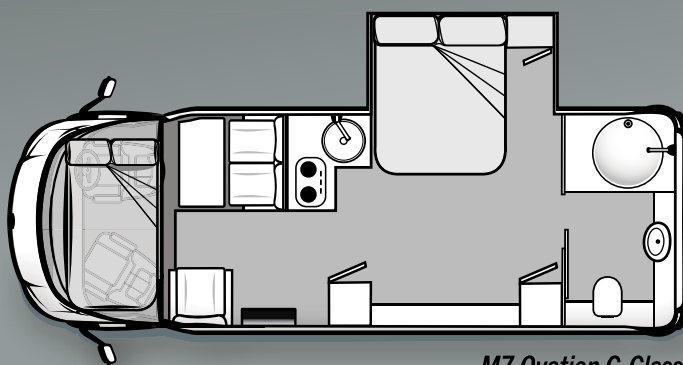

M7 Ovation C-Class