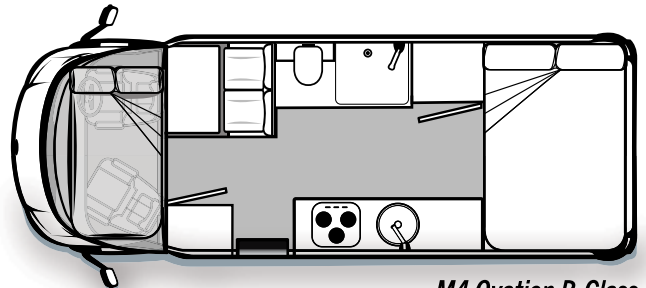

M4 Ovation B-Class