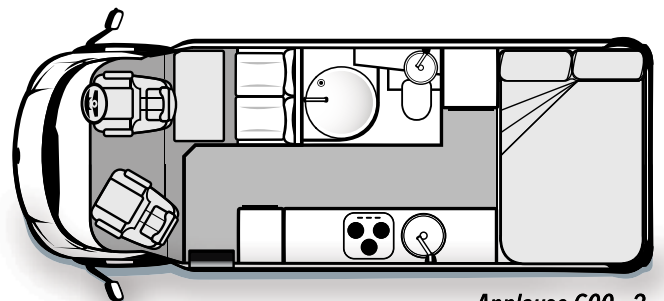

Applause 600 - 2