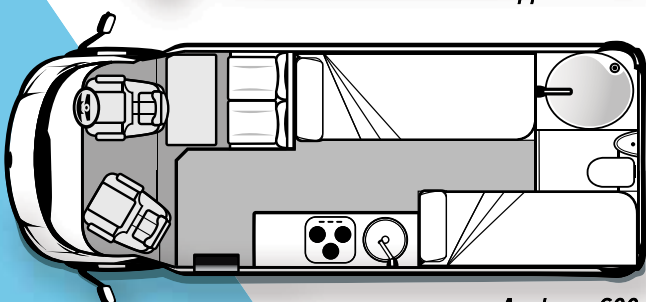

Applause 600